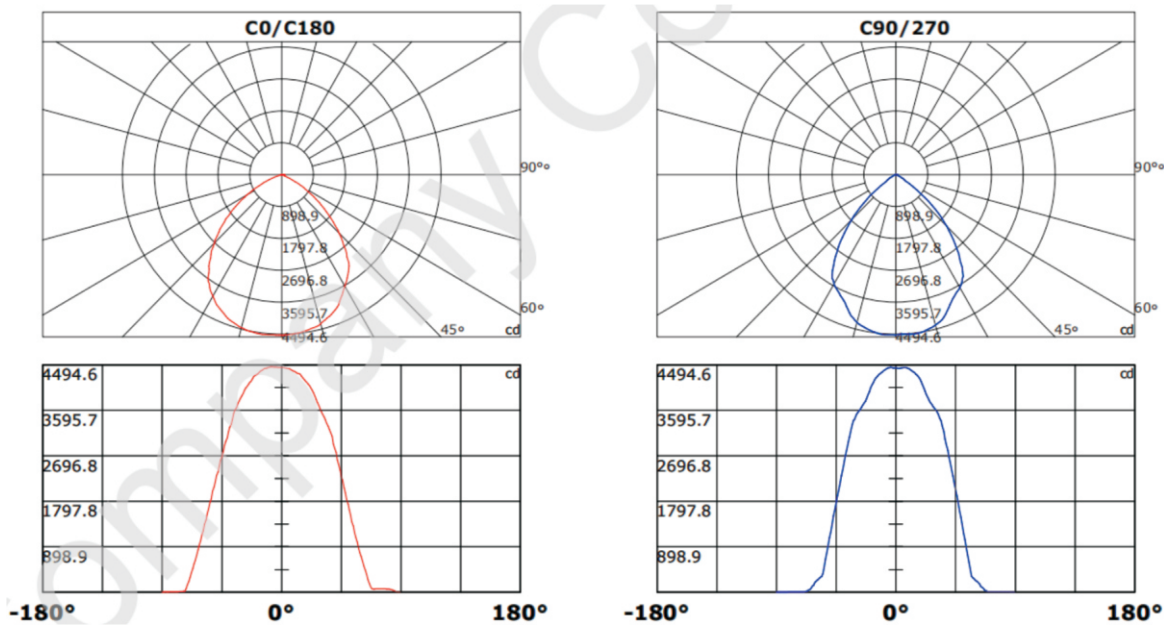

Solar Flood Light

Product Specification

10-100W

Product Picture:

Features:

- * Die-casting aluminium lamp body
- * No ac power cables, no electricity charges
- * LED lumen 160lm/w
- * IP65 rating

Applications:

- * Plazas, courtyards
- * Factories, warehouses
- * Gardens, parks
- * Sporting venues

Product Parameter:

Model	07105A2-02	07106A2-02	07107A2-02	07108A2-02	07109A2-02
LED Type	10PCS 5730LED	30PCS 5730LED	48PCS 5730LED	90PCS 5730LED	138PCS 5730LED
Battery Type	Lithium-Ion 7.4V 2.5AH	Lithium-Ion 11.1V 2.5AH	Lithium-Ion 11.1V 5AH	Lithium-Ion 11.1V 10AH	Lithium-Ion 11.1V 15.6AH
Solar Panel Type	Polycrystalline 4W 11V	Polycrystalline 6W 15V	Polycrystalline 13.5W 15V	Polycrystalline 24W 15V	Polycrystalline 32W 15V
Color Temperature	3000K-6500K				
LED Lifespan	50000H				
Control Method	Permanent bright				
Operating Temperature	-20°C ~ 60°C				
Storage Temperature	-30°C ~ 70°C				
Gross weight/Carton	15.2kg	22kg	19kg	21kg	13.5kg
Product Size	156*128*40mm	208*176*55mm	232*195*50mm	280*230*61mm	328*280*80mm
Package Size	470*400*225mm 10Pcs/Box	650*430*235mm 10Pcs/Box	435*435*335mm 6Pcs/Box	545*335*405mm 4Pcs/Box	665*190*365mm 2Pcs/Box

Lighting Data:

Installation Dimension: